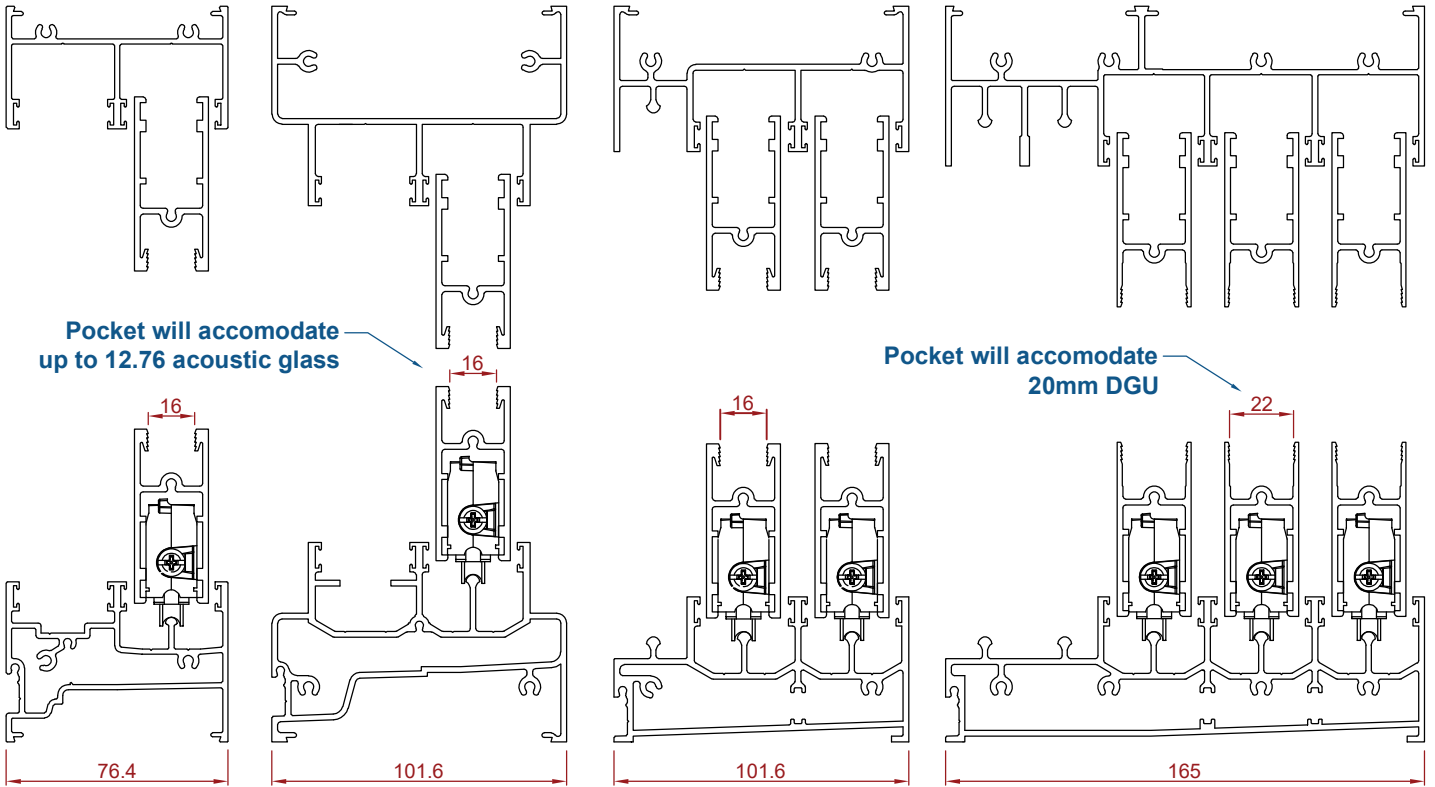

**ALL NEW SLIDING WINDOW**

**ALL NEW SEMI-COMMERCIAL SLIDING DOOR**

- NEW & IMPROVED commercial apartment sliding door
- ALL NEW Semi-commercial sliding door
- 76x35 double glazed centre glazed (**ALL NEW SYSTEM**)
- Commercial sliding window (to suit 101.6 & 76mm frame)
- New bi-fold system in single & double glazed soon to be released
- Boxed flyscreen adapters
- All new fixing reveal adapters
- 50mm glazing pocket double glazed centre glazed 750 series