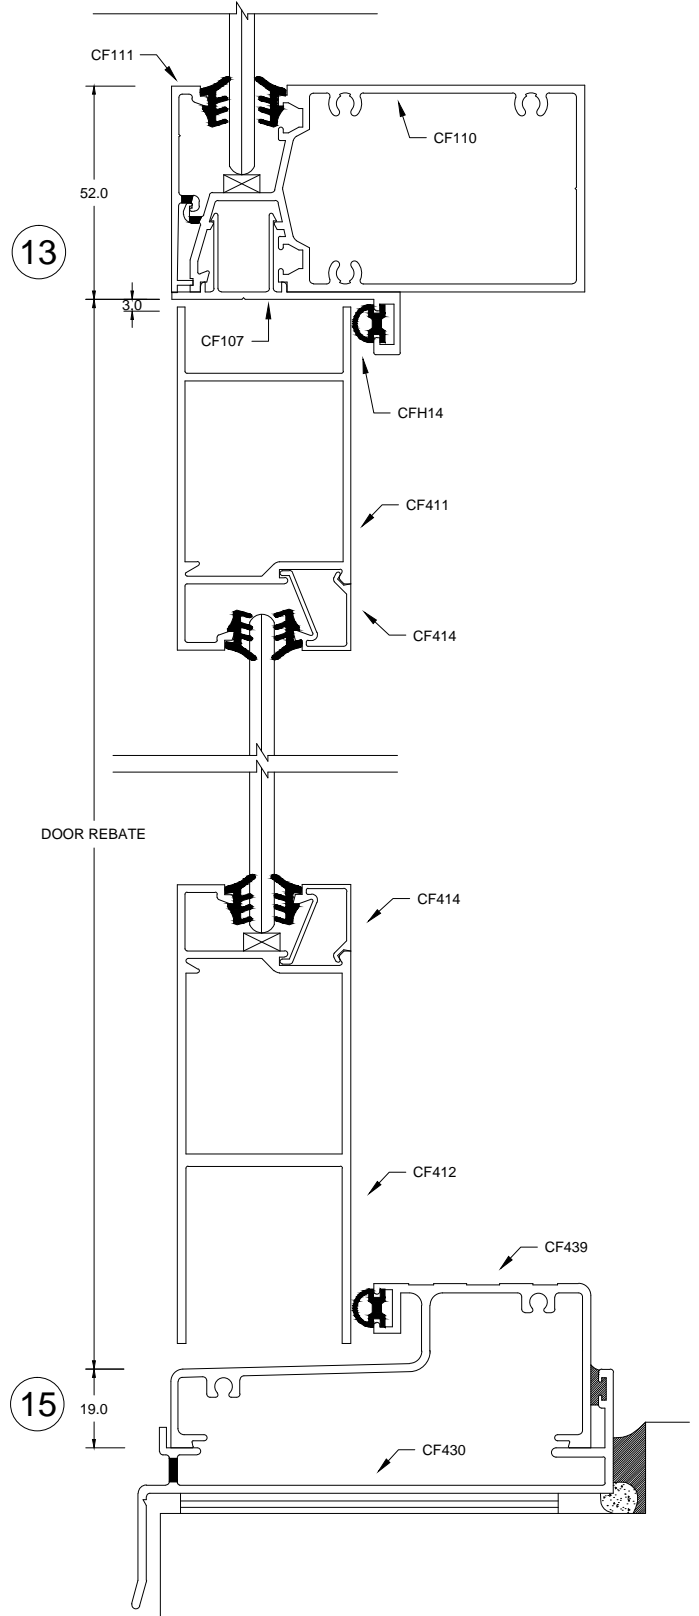

FRONT GLAZE SUITE (100mm X 50mm)

PIVOT DOOR

16

HINGED OPEN IN

17

HINGE OPEN OUT

17

FRONT GLAZE SUITE (100mm X 50mm)

16

16

FRONT GLAZE SUITE (100mm X 50mm)

19

20