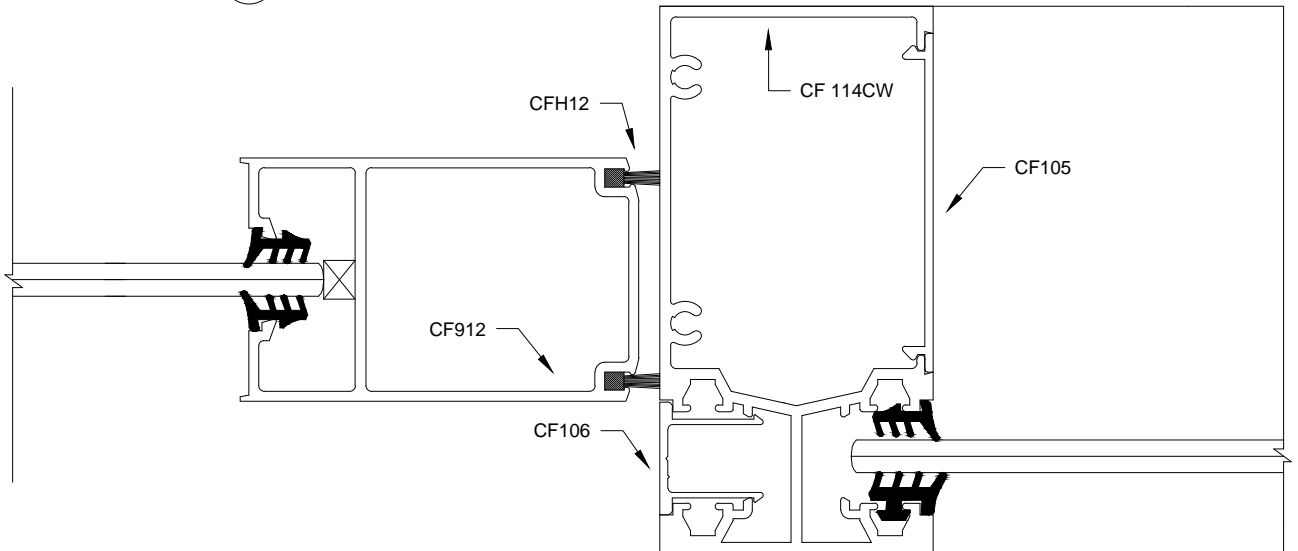

FRONT GLAZE SUITE (100mm X 50mm)

PIVOT DOOR

16

HINGED OPEN IN

17

HINGE OPEN OUT

17

FRONT GLAZE SUITE (100mm X 50mm)

16

16

FRONT GLAZE SUITE (100mm X 50mm)

19

20