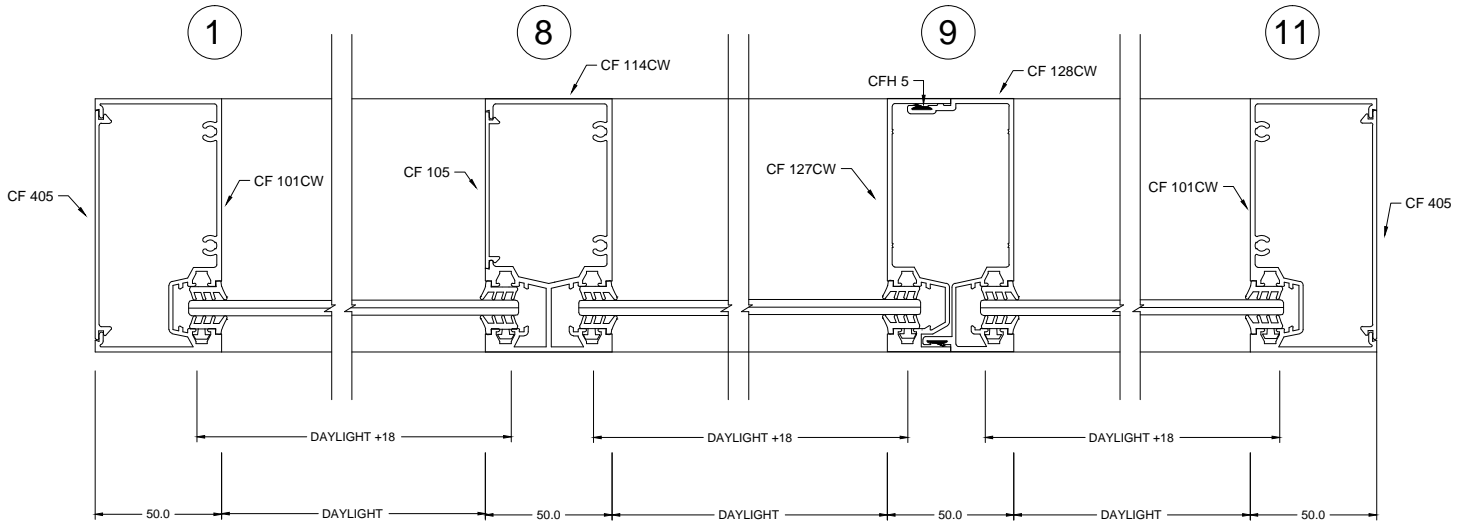

FRONT GLAZE SUITE (100mm X 50mm)

PIVOT DOOR

16

HINGED OPEN IN

17

HINGE OPEN OUT

17

FRONT GLAZE SUITE (100mm X 50mm)

16

16

FRONT GLAZE SUITE (100mm X 50mm)

19

20