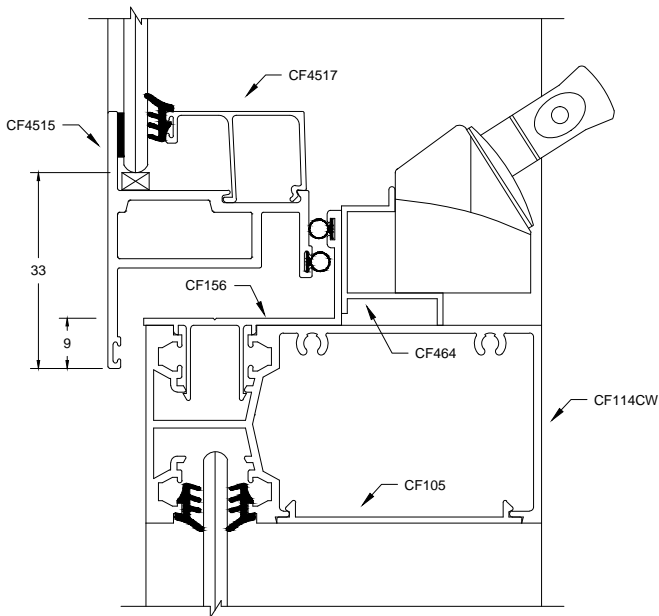

FRONT GLAZE SUITE (100mm X 50mm)

PIVOT DOOR

16

HINGED OPEN IN

17

HINGE OPEN OUT

17

FRONT GLAZE SUITE (100mm X 50mm)

16

16

FRONT GLAZE SUITE (100mm X 50mm)

19

20