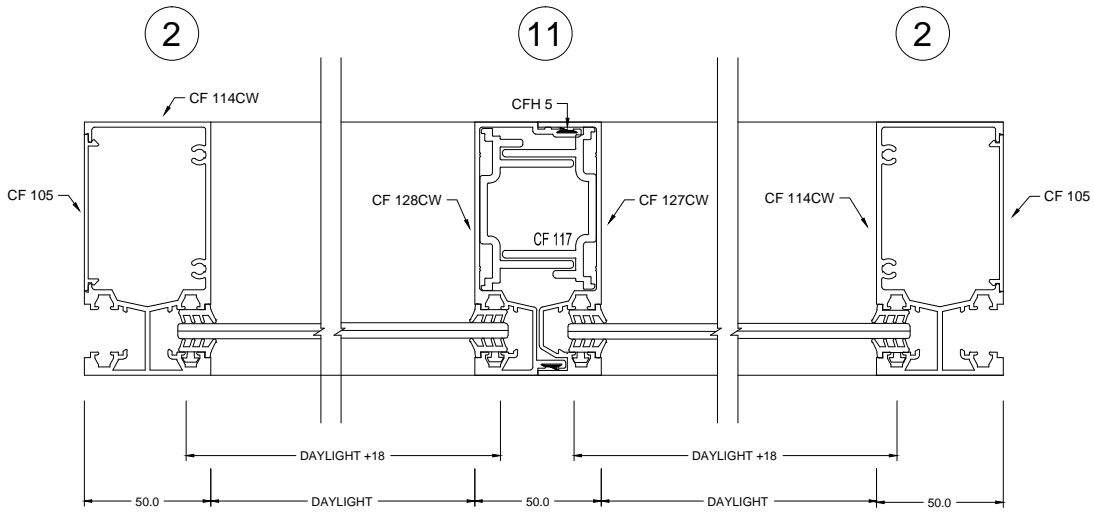

FRONT GLAZE SUITE (100mm X 50mm)

PIVOT DOOR

16

HINGED OPEN IN

17

HINGE OPEN OUT

17

FRONT GLAZE SUITE (100mm X 50mm)

16

16

FRONT GLAZE SUITE (100mm X 50mm)

19

20