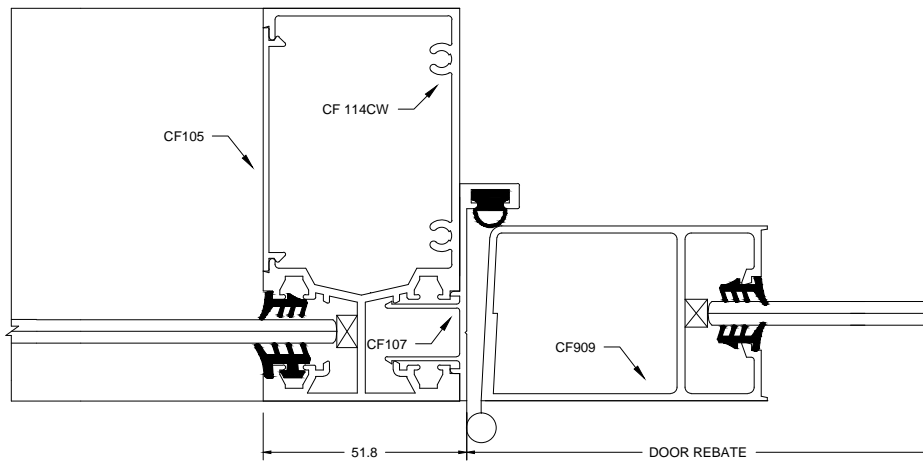

FRONT GLAZE SUITE (100mm X 50mm)

PIVOT DOOR

16

HINGED OPEN IN

17

HINGE OPEN OUT

17

FRONT GLAZE SUITE (100mm X 50mm)

16

16

FRONT GLAZE SUITE (100mm X 50mm)

19

20