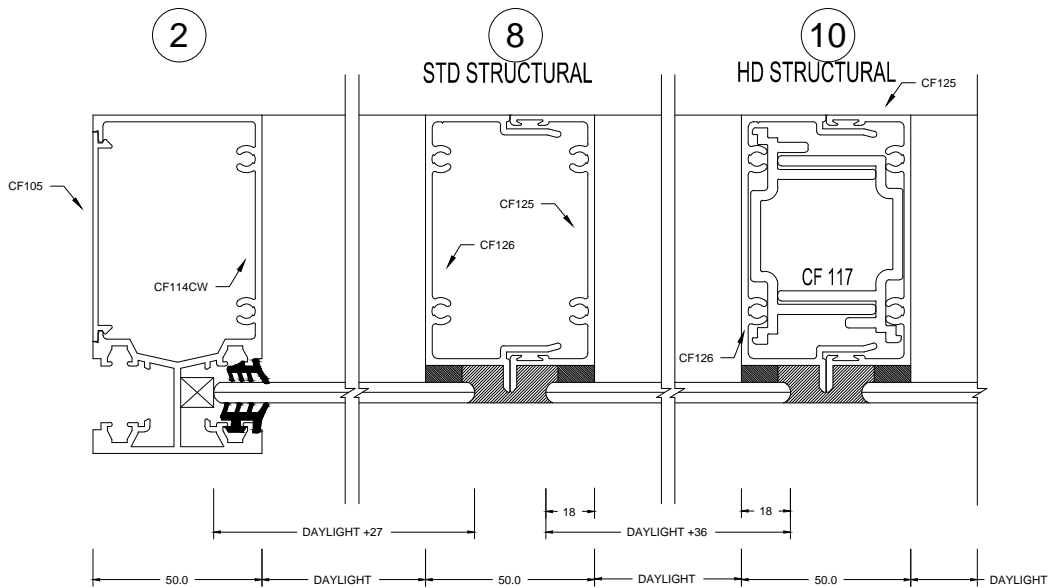

FRONT GLAZE SUITE (100mm X 50mm)

PIVOT DOOR

16

HINGED OPEN IN

17

HINGE OPEN OUT

17

FRONT GLAZE SUITE (100mm X 50mm)

16

16

FRONT GLAZE SUITE (100mm X 50mm)

19

20