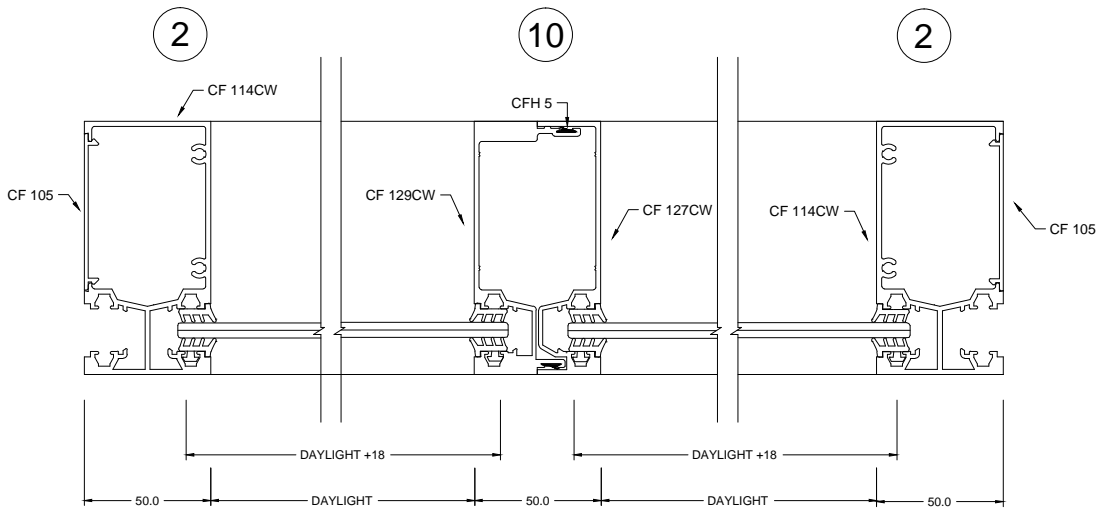

FRONT GLAZE SUITE (100mm X 50mm)

PIVOT DOOR

16

HINGED OPEN IN

17

HINGE OPEN OUT

17

FRONT GLAZE SUITE (100mm X 50mm)

16

16

FRONT GLAZE SUITE (100mm X 50mm)

19

20