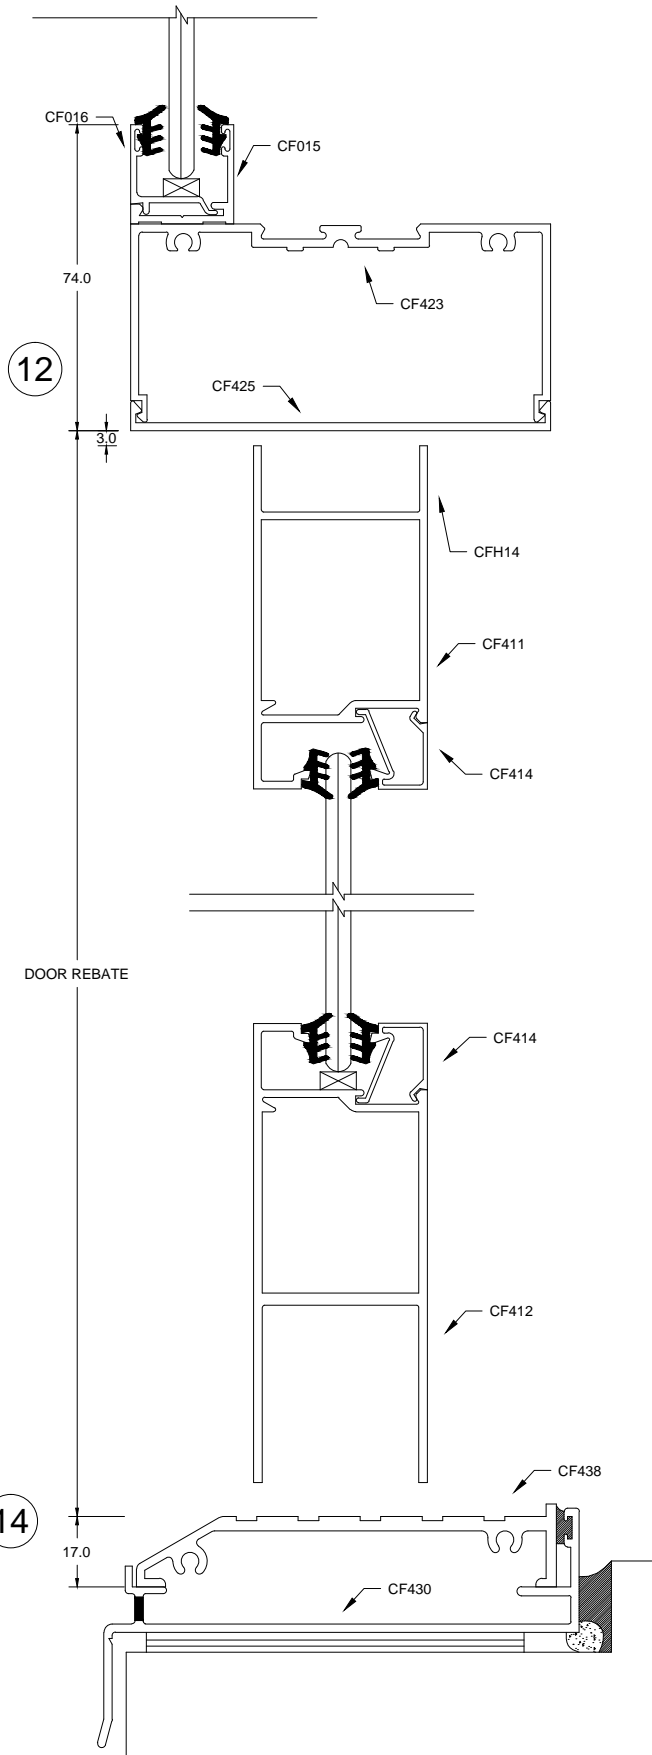

FRONT GLAZE SUITE (100mm X 50mm)

PIVOT DOOR

16

HINGED OPEN IN

17

HINGE OPEN OUT

17

FRONT GLAZE SUITE (100mm X 50mm)

16

16

FRONT GLAZE SUITE (100mm X 50mm)

19

20