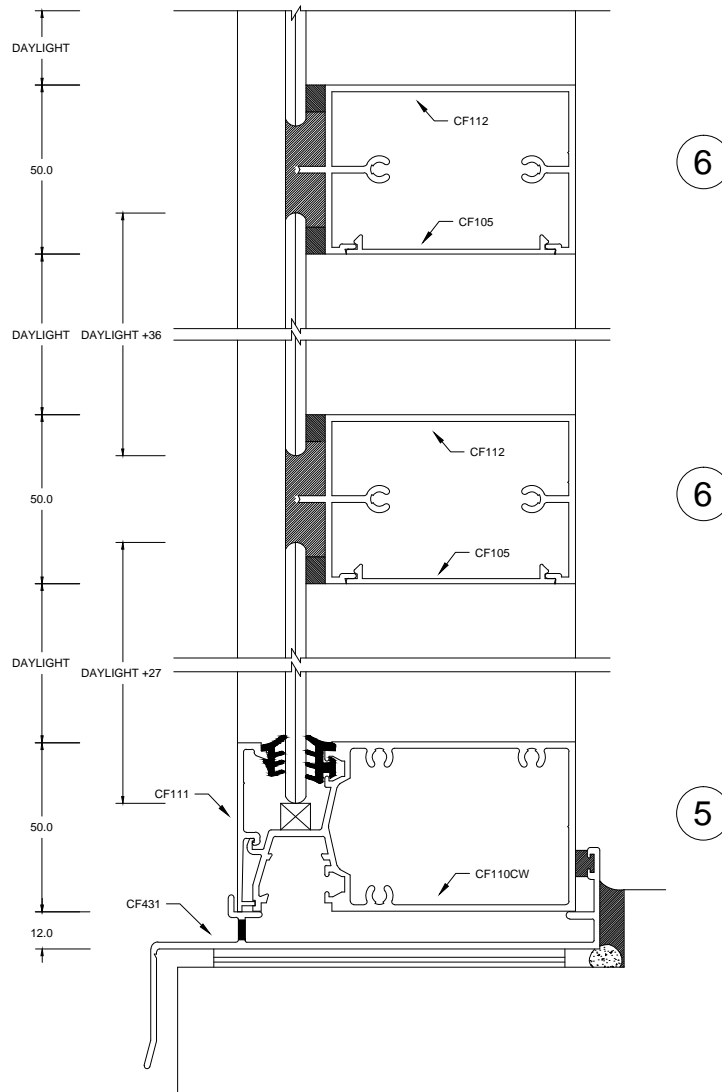

FRONT GLAZE SUITE (100mm X 50mm)

PIVOT DOOR

16

HINGED OPEN IN

17

HINGE OPEN OUT

17

FRONT GLAZE SUITE (100mm X 50mm)

16

16

FRONT GLAZE SUITE (100mm X 50mm)

19

20