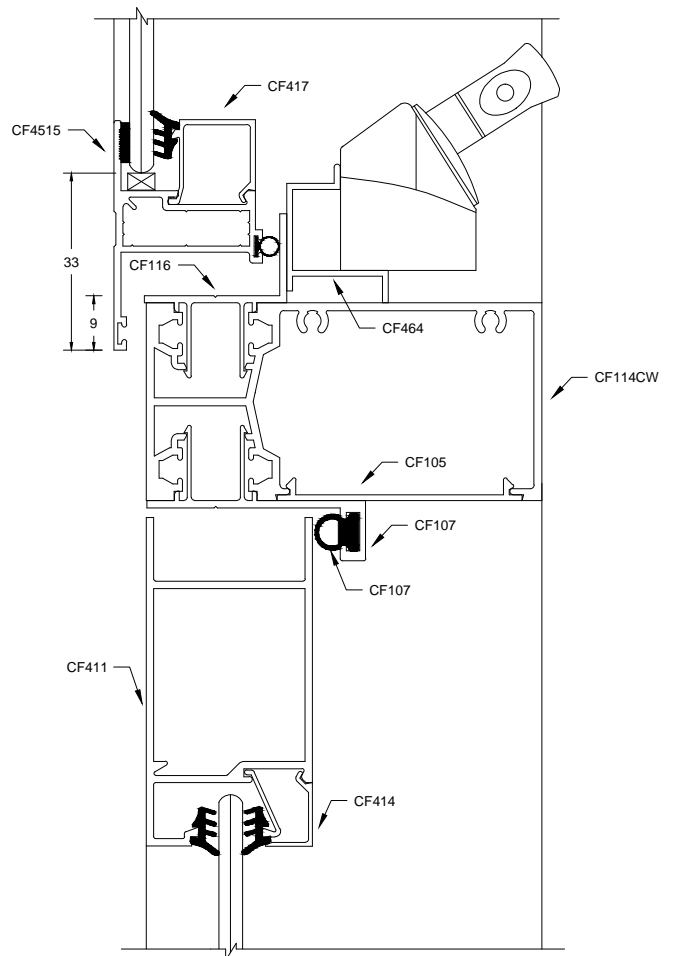

FRONT GLAZE SUITE (100mm X 50mm)

PIVOT DOOR

16

HINGED OPEN IN

17

HINGE OPEN OUT

17

FRONT GLAZE SUITE (100mm X 50mm)

16

16

FRONT GLAZE SUITE (100mm X 50mm)

19

20