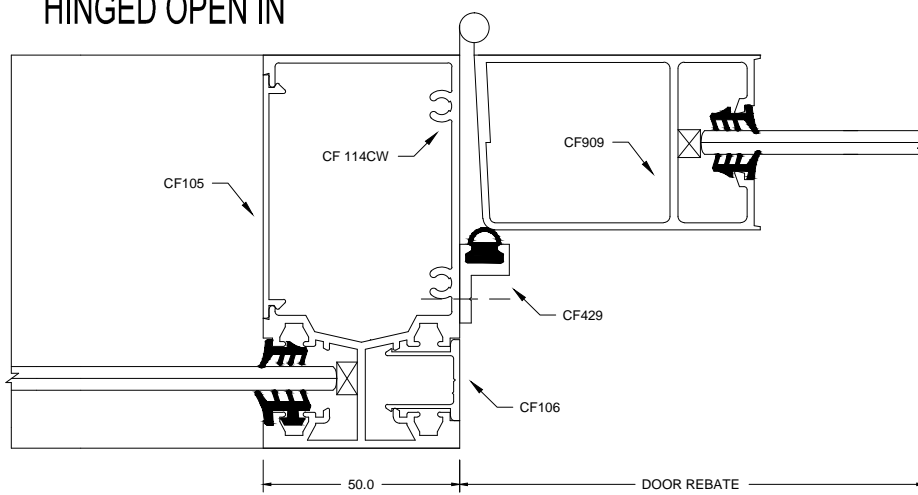

FRONT GLAZE SUITE (100mm X 50mm)

PIVOT DOOR

16

HINGED OPEN IN

17

HINGE OPEN OUT

17

FRONT GLAZE SUITE (100mm X 50mm)

16

16

FRONT GLAZE SUITE (100mm X 50mm)

19

20