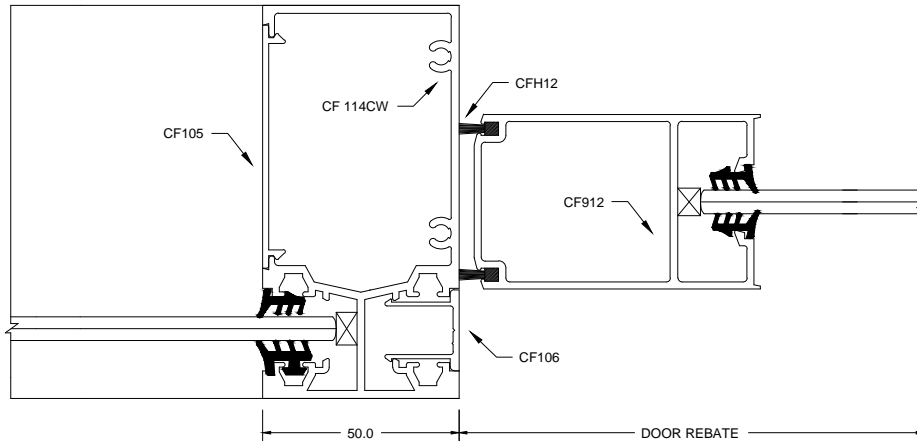

FRONT GLAZE SUITE (100mm X 50mm)

PIVOT DOOR

16

HINGED OPEN IN

17

HINGE OPEN OUT

17

FRONT GLAZE SUITE (100mm X 50mm)

16

16

FRONT GLAZE SUITE (100mm X 50mm)

19

20